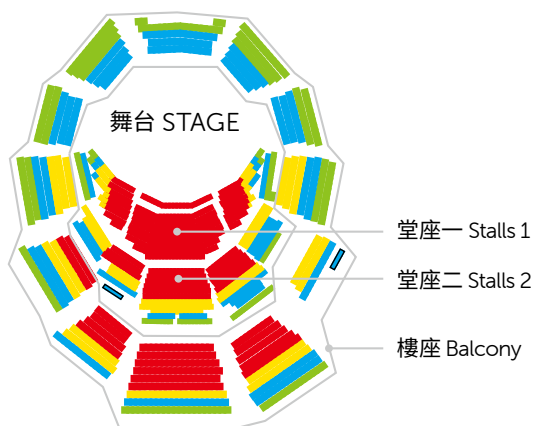

座位表 SEATING PLAN

票價類別 Price Categories	視線受阻 Restricted View	輪椅席 Wheelchair Box
A B C D	.....	

因應疫情的發展及有關社交距離的規定，所有節目的座位數目均需調整。我們將緊貼疫情進展以及官方的最新公布，以靈活彈性方式編排座位，務求為觀眾提供最佳安排。

In light of the evolving situation with the pandemic and related social distancing regulations, the seating capacity for all programmes may be adjusted. By keeping abreast of official updates and guidelines, we aim to provide you with the most flexible seating arrangement to ensure both your safety and an enjoyable concert-going experience.

香港文化中心音樂廳 Hong Kong Cultural Centre Concert Hall

1. **3 & 4 SEP** | 樂季揭幕：梵志登 | 貝七
   Season Opening: JAAP | Beethoven 7
2. **10 & 11 SEP** | 梵志登 | 德伏扎克七
   JAAP | Dvořák 7
3. **24 & 25 SEP** | 寧峰的梁祝
   Ning Feng Plays Butterfly Lovers

1. **22 & 23 OCT** | 侏羅紀公園音樂會
   Jurassic Park in Concert
2. **10 & 11 DEC** | 米諾：結他巨星
   MILOŠ: Master of the Guitar