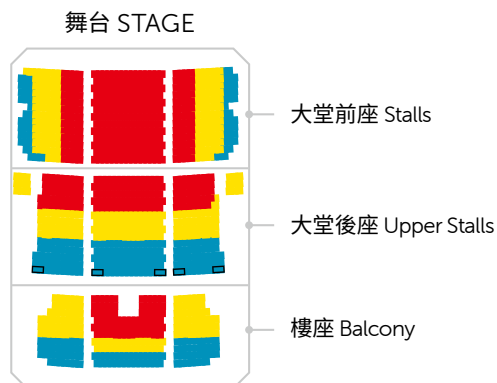

座位表 SEATING PLAN

票價類別 Price Categories	視線受阻 Restricted View	輪椅席 Wheelchair Box
A B C D	

因應疫情的發展及有關社交距離的規定，所有節目的座位數目均需調整。我們將緊貼疫情進展以及官方的最新公布，以靈活彈性方式編排座位，務求為觀眾提供最佳安排。

In light of the evolving situation with the pandemic and related social distancing regulations, the seating capacity for all programmes may be adjusted. By keeping abreast of official updates and guidelines, we aim to provide you with the most flexible seating arrangement to ensure both your safety and an enjoyable concert-going experience.

香港文化中心音樂廳 Hong Kong Cultural Centre Concert Hall

- 3 & 4 SEP** | 樂季揭幕：梵志登 | 貝七
Season Opening: JAAP | Beethoven 7
- 10 & 11 SEP** | 梵志登 | 德伏扎克七
JAAP | Dvořák 7
- 24 & 25 SEP** | 寧峰的梁祝
Ning Feng Plays Butterfly Lovers

此座位表只供參考，詳情請參閱售票時提供的座位表。

Seating plans in the Season Brochure are for reference only. Please refer to the seating plan shown when purchasing tickets.