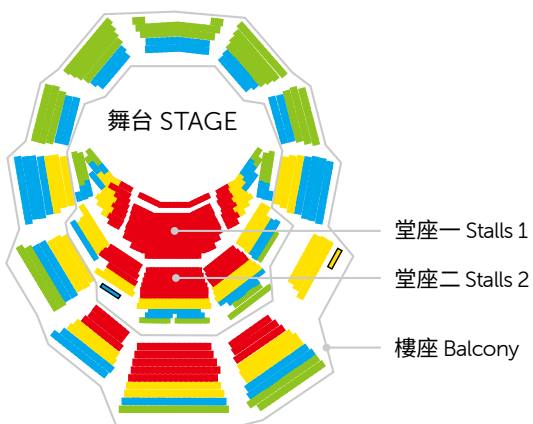

座位表 SEATING PLAN

票價類別 Price Categories	視線受阻 Restricted View	輪椅席 Wheelchair Box
A B C D	

因應疫情的發展及有關社交距離的規定，所有節目的座位數目均需調整。我們將緊貼疫情進展以及官方的最新公布，以靈活彈性方式編排座位，務求為觀眾提供最佳安排。

In light of the evolving situation with the pandemic and related social distancing regulations, the seating capacity for all programmes may be adjusted. By keeping abreast of official updates and guidelines, we aim to provide you with the most flexible seating arrangement to ensure both your safety and an enjoyable concert-going experience.

香港文化中心音樂廳 Hong Kong Cultural Centre Concert Hall

- 3 & 4 SEP** | 樂季揭幕：梵志登 | 貝七
Season Opening: JAAP | Beethoven 7
- 10 & 11 SEP** | 梵志登 | 德伏扎克七
JAAP | Dvořák 7
- 24 & 25 SEP** | 寧峰的梁祝
Ning Feng Plays Butterfly Lovers

此座位表只供參考，詳情請參閱售票時提供的座位表。

Seating plans in the Season Brochure are for reference only. Please refer to the seating plan shown when purchasing tickets.