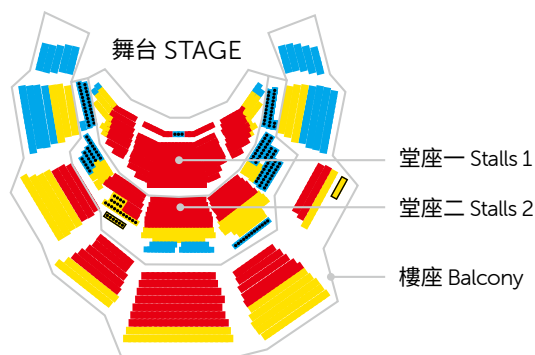

座位表 SEATING PLAN

票價類別 Price Categories	視線受阻 Restricted View	輪椅席 Wheelchair Box
A B C D	.....	

因應疫情的發展及有關社交距離的規定，所有節目的座位數目均需調整。我們將緊貼疫情進展以及官方的最新公布，以靈活彈性方式編排座位，務求為觀眾提供最佳安排。

In light of the evolving situation with the pandemic and related social distancing regulations, the seating capacity for all programmes may be adjusted. By keeping abreast of official updates and guidelines, we aim to provide you with the most flexible seating arrangement to ensure both your safety and an enjoyable concert-going experience.

香港文化中心音樂廳 Hong Kong Cultural Centre Concert Hall

1. **3 & 4 SEP** | 樂季揭幕：梵志登 | 貝七
   Season Opening: JAAP | Beethoven 7
2. **10 & 11 SEP** | 梵志登 | 德伏扎克七
   JAAP | Dvořák 7
3. **24 & 25 SEP** | 寧峰的梁祝
   Ning Feng Plays Butterfly Lovers

1. **22 & 23 OCT** | 侏羅紀公園音樂會
   Jurassic Park in Concert
2. **10 & 11 DEC** | 米諾：結他巨星
   MILOŠ: Master of the Guitar